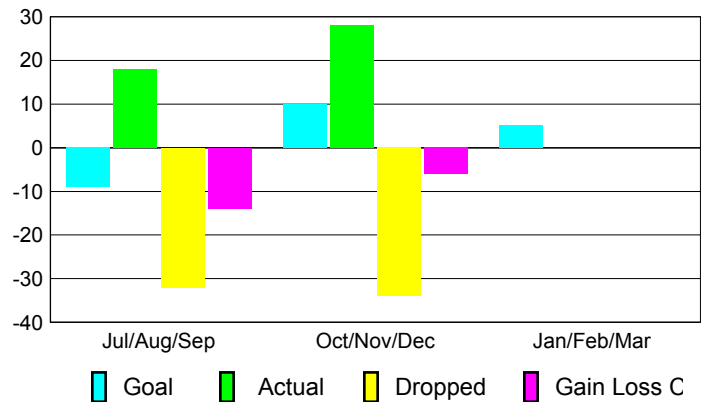

Membership Results 2012-2013

Goal, New, Dropped, Gain/Loss

Comparison of Membership Gain/Loss

Current Year Compared to the Previous Year