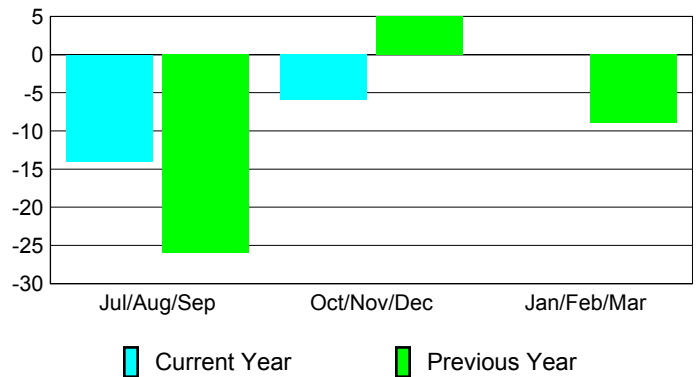

**Membership Results
2012-2013**

**Membership
2011-2012**

Month	Net Memb Goal	Actual New Memb	Actual Dropped Memb	Gain/Loss of Memb	Gain/Loss of Memb
Jul/Aug/Sep	-9	18	-32	-14	-26
Oct/Nov/Dec	10	28	-34	-6	5
Jan/Feb/Mar	5				-9
Totals	6	46	-66	-20	-30

Membership Results 2012-2013

Goal, New, Dropped, Gain/Loss

Comparison of Membership Gain/Loss

Current Year Compared to the Previous Year

Gender Comparison 2012-2013

Jul/Aug/Sep

Oct/Nov/Dec

Jan/Feb/Mar